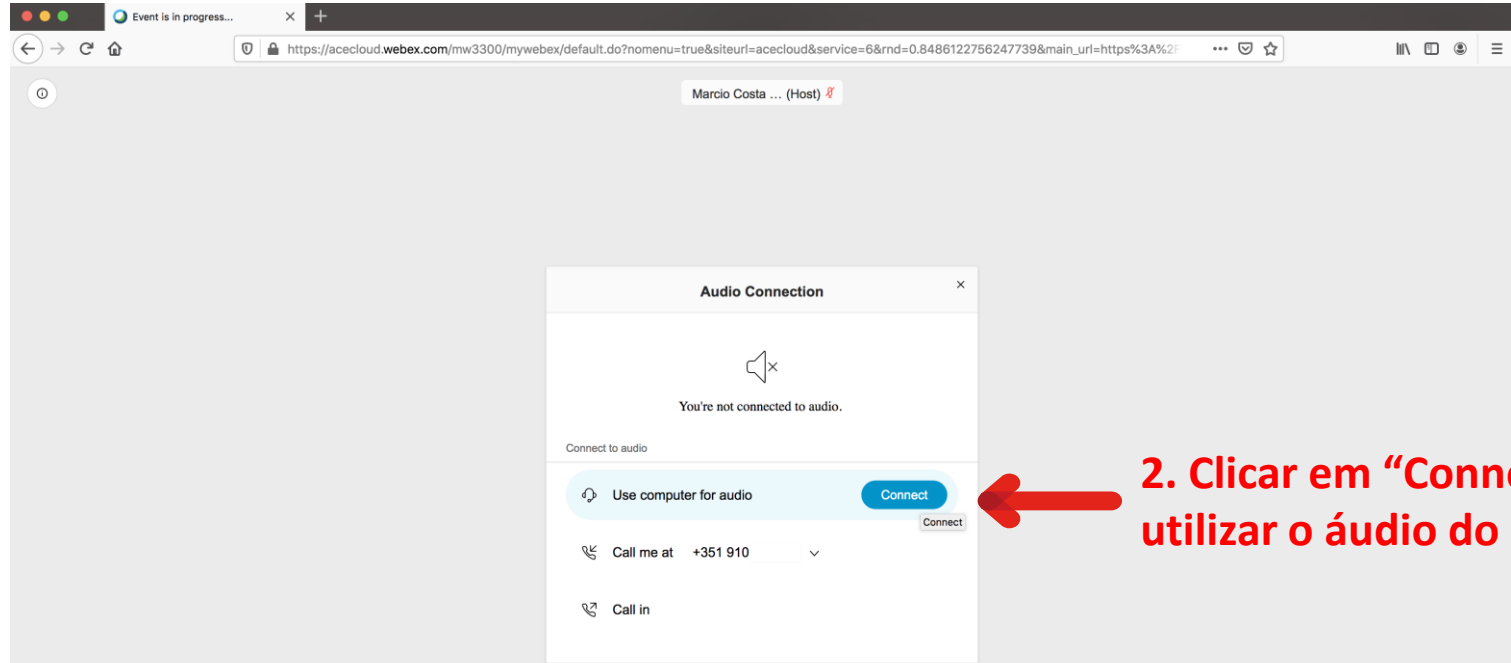

2. Selecionar o método de Áudio preferido

2. Clicar em “Connect” para utilizar o áudio do PC

1. Clicar neste botão para iniciar o áudio